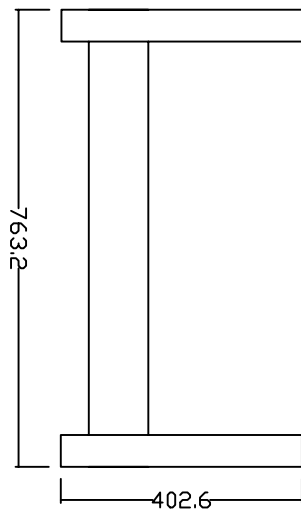

ND/L9 Machine fixing positions

Wall Bracket fixing

Power outlet

Optional Frame

Coinage Crown Stand